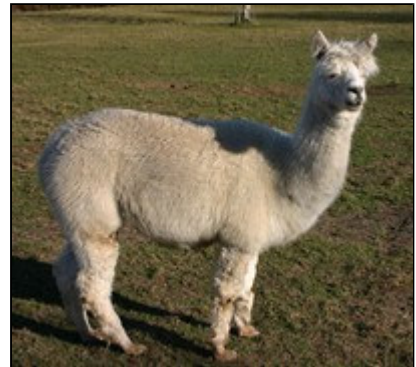

Betty - (pregnant)
D.o.b: 11-09-02
Colour: White
Due date: 04-07-05

Nina - (pregnant)
D.o.b: 03-08-00
Colour: Mid brown
Due date: 28-07-05

Duchess - (female)
D.o.b: 01-07-99
Colour: Dark fawn

Beatrice - (female)
D.o.b: 01-08-00
Colour: White